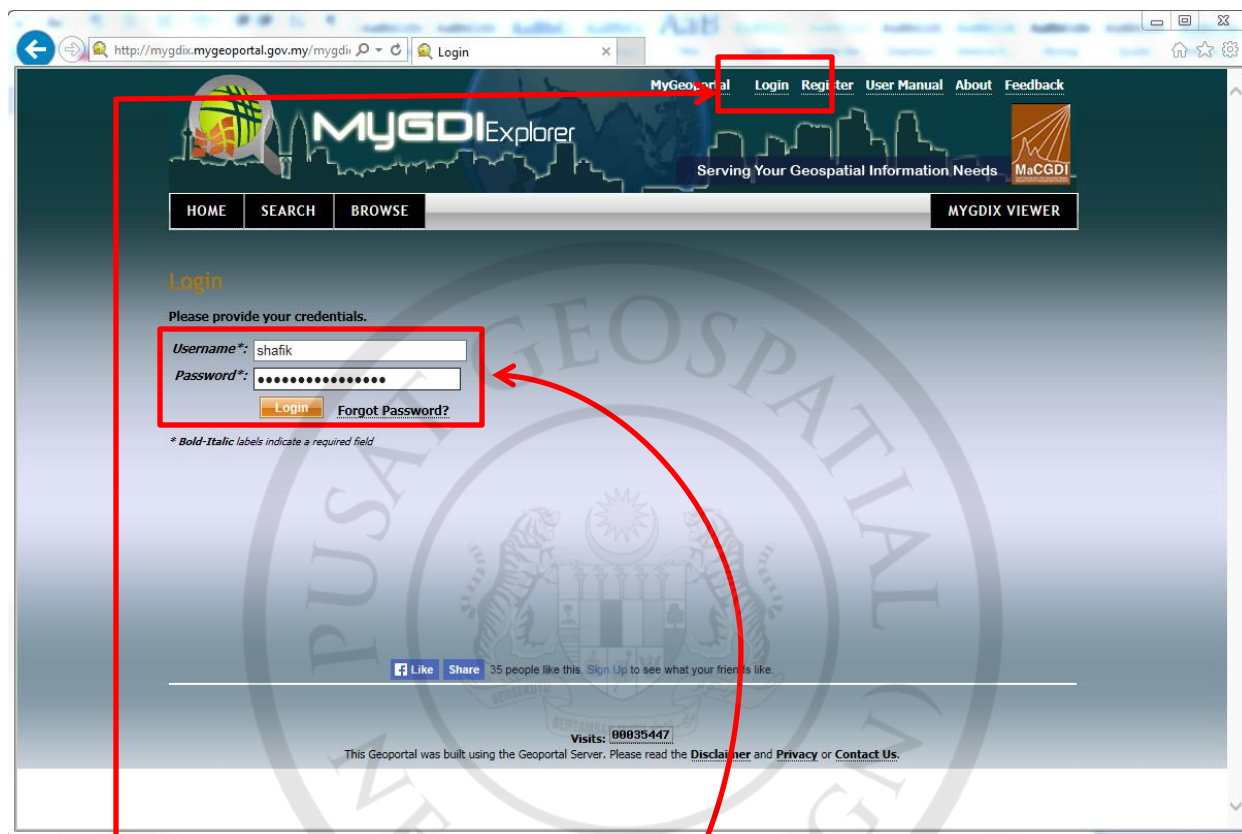

User Guide How to Recover Password thru MyGDI Explorer

6. Message from system remind to check our email.

User Guide How to Recover Password thru MyGDI Explorer

7. Check our email for the temporary password that sends by system.

User Guide How to Recover Password thru MyGDI Explorer

8. Click 'Login'
9. Key in 'Username' and 'Temporary Password' then click 'Login'

User Guide How to Recover Password thru MyGDI Explorer

The screenshot displays the MyGDI Explorer web application interface. At the top, the browser address bar shows the URL <http://mygdix.mygeoportal.gov.my/mygdi>. The page header includes navigation links: MyGeoportal, Welcome, shafik, Logout, My Profile, User Manual, About, Feedback, and CMS Admin. The main navigation menu contains: HOME, SEARCH, BROWSE, ADMINISTRATION, REPORTS, DOWNLOAD, and MYGDIX VIEWER. A green notification bar at the top of the content area displays a checkmark icon and the text "Welcome shafik", which is highlighted with a red rectangular box. Below this, the page is divided into three columns: "Metadata Tool" (describing the METAFOR metadata editor), "You can simply.." (with search and download options), and "ABOUT US" (describing the MyGDI Explorer catalogue). A red arrow points from the right side of the page towards the notification bar.