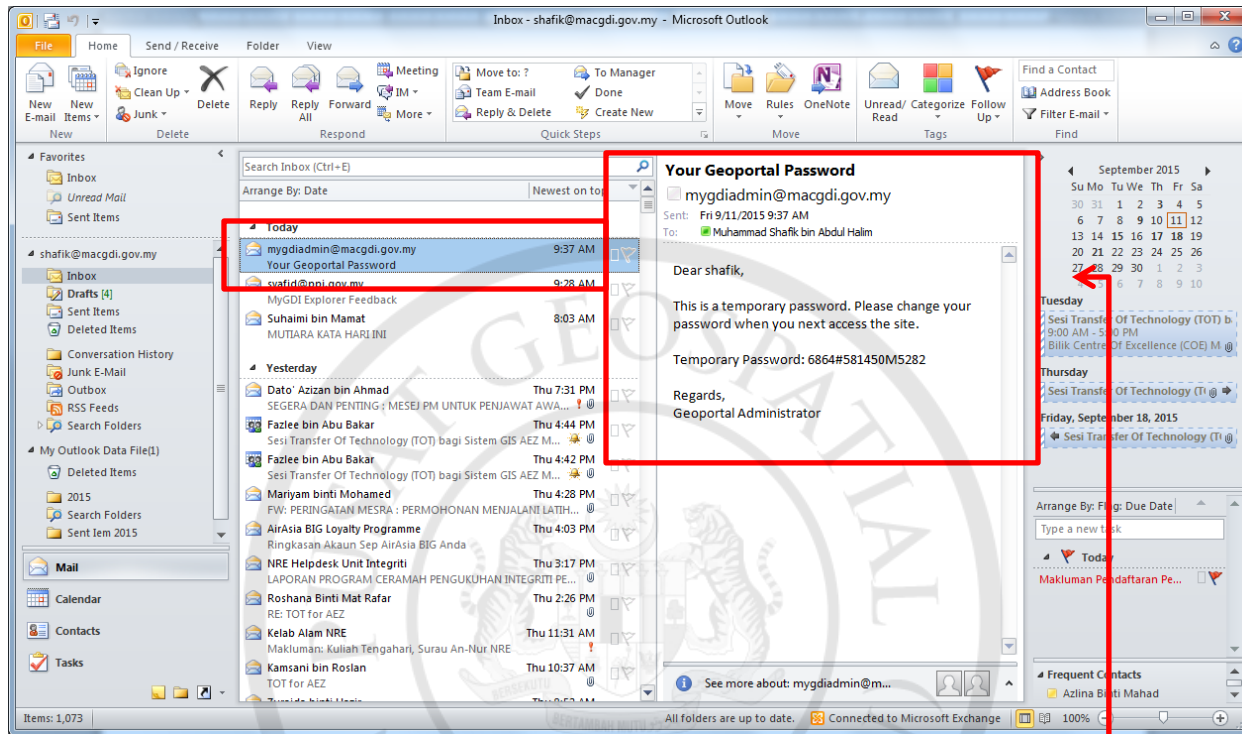

Visits: **8883544**

This Geoportal was built using the Geoportal Server. Please read the [Disclaimer](#) and [Privacy](#) or [Contact Us](#).

5. Key in 'Username' and 'Email' then click 'RECOVER PASSWORD'

User Guide How to Recover Password thru MyGDI Explorer

6. Message from system remind to check our email.

User Guide How to Recover Password thru MyGDI Explorer

7. Check our email for the temporary password that sends by system.

User Guide How to Recover Password thru MyGDI Explorer

8. Click 'Login'
9. Key in 'Username' and 'Temporary Password' then click 'Login'

User Guide How to Recover Password thru MyGDI Explorer

The screenshot displays the MyGDI Explorer web application interface. At the top, the browser address bar shows the URL <http://mygdix.mygeoportal.gov.my/mygdi>. The page header includes navigation links: MyGeoportal, Welcome, shafik, Logout, My Profile, User Manual, About, Feedback, and CMS Admin. The main navigation menu contains: HOME, SEARCH, BROWSE, ADMINISTRATION, REPORTS, DOWNLOAD, and MYGDIX VIEWER. A green notification bar at the top of the content area displays a checkmark icon and the text "Welcome shafik", which is highlighted with a red rectangular box. Below this, the page is divided into three columns: "Metadata Tool" (describing the METAFOR metadata editor), "You can simply.." (with search and download options), and "ABOUT US" (describing the MyGDI Explorer catalogue). A red arrow points from the right side of the page towards the notification bar.